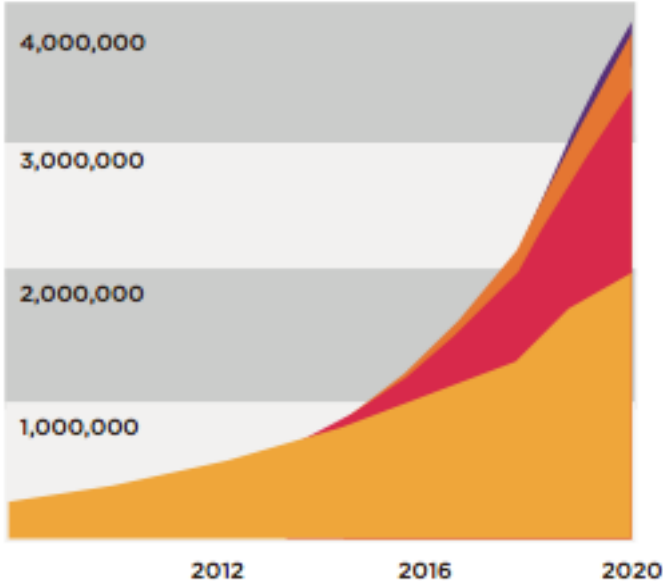

# Replication: UTeach

2008

UTeach locations in 2008: 13 Universities

# Growth: UTeach

2013

UTeach locations in 2013: 34 Universities

# UTeach Impact

With our current UTeach programs...

Graduates of UTeach programs nationwide are projected to teach over 3.5 million secondary students by 2020.

- Cohort 3 Spring 2012
- Cohort 2 Fall 2010
- Cohort 1 Fall 2008
- UTeach at UT Austin

Projected number of students taught by UTeach graduates nationally