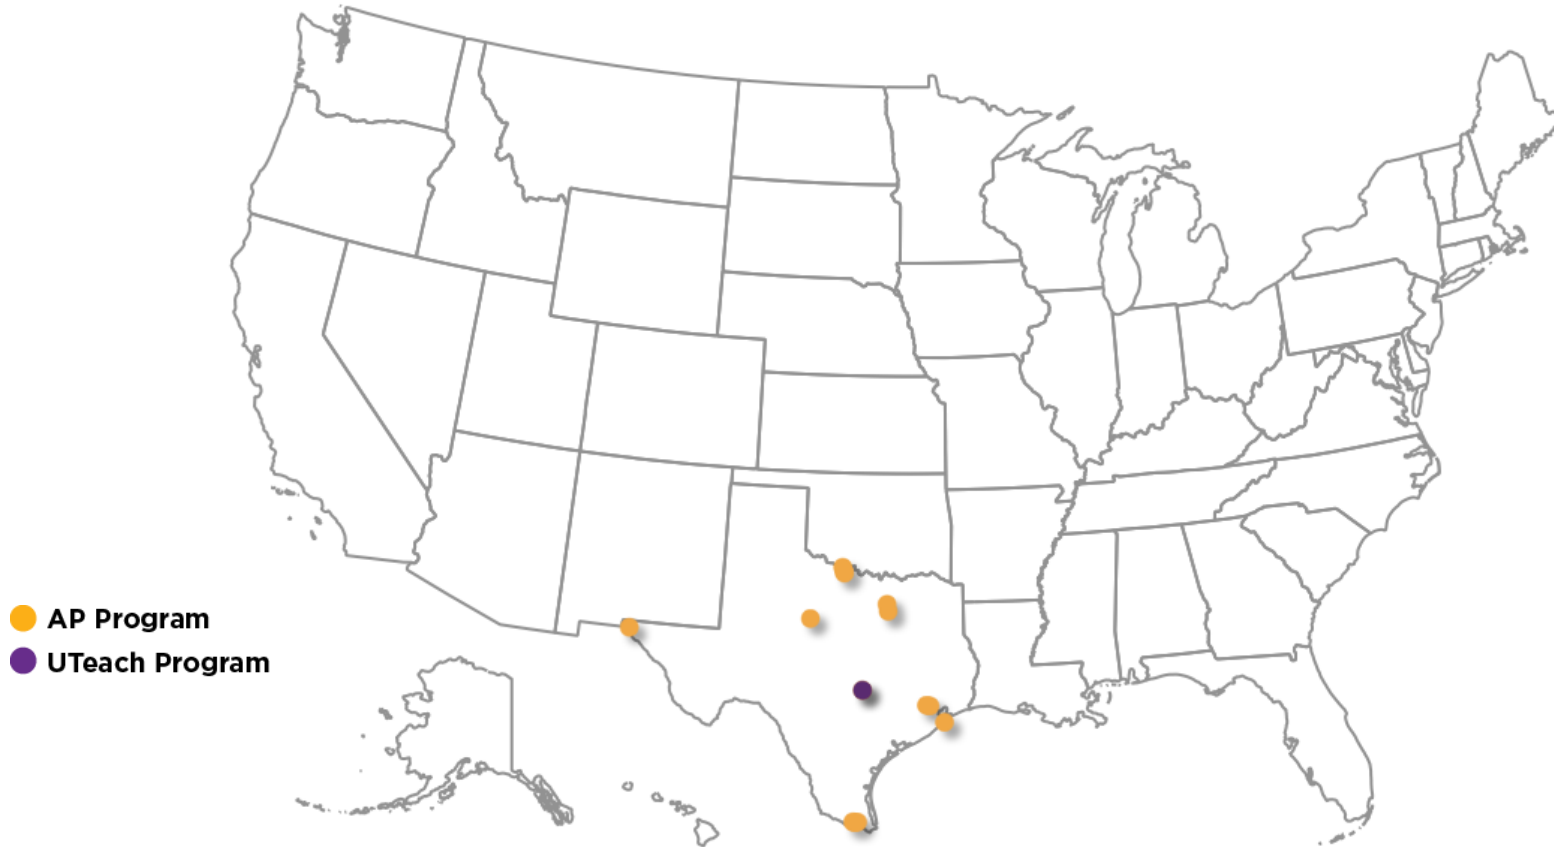

# Turning Reports into Action

Lessons learned, progress made, and what is next

Tom Luce  
Chairman of the Board  
National Math and Science Initiative

NATIONAL  
MATH + SCIENCE  
INITIATIVE

# Replication: AP Program

2008

AP Program Locations in 2008: 6 states, 67 schools

# Growth: AP Program

2013

AP Program locations in 2013: 18 states, 462 schools

# Replication: UTeach

2008

UTeach locations in 2008: 13 Universities