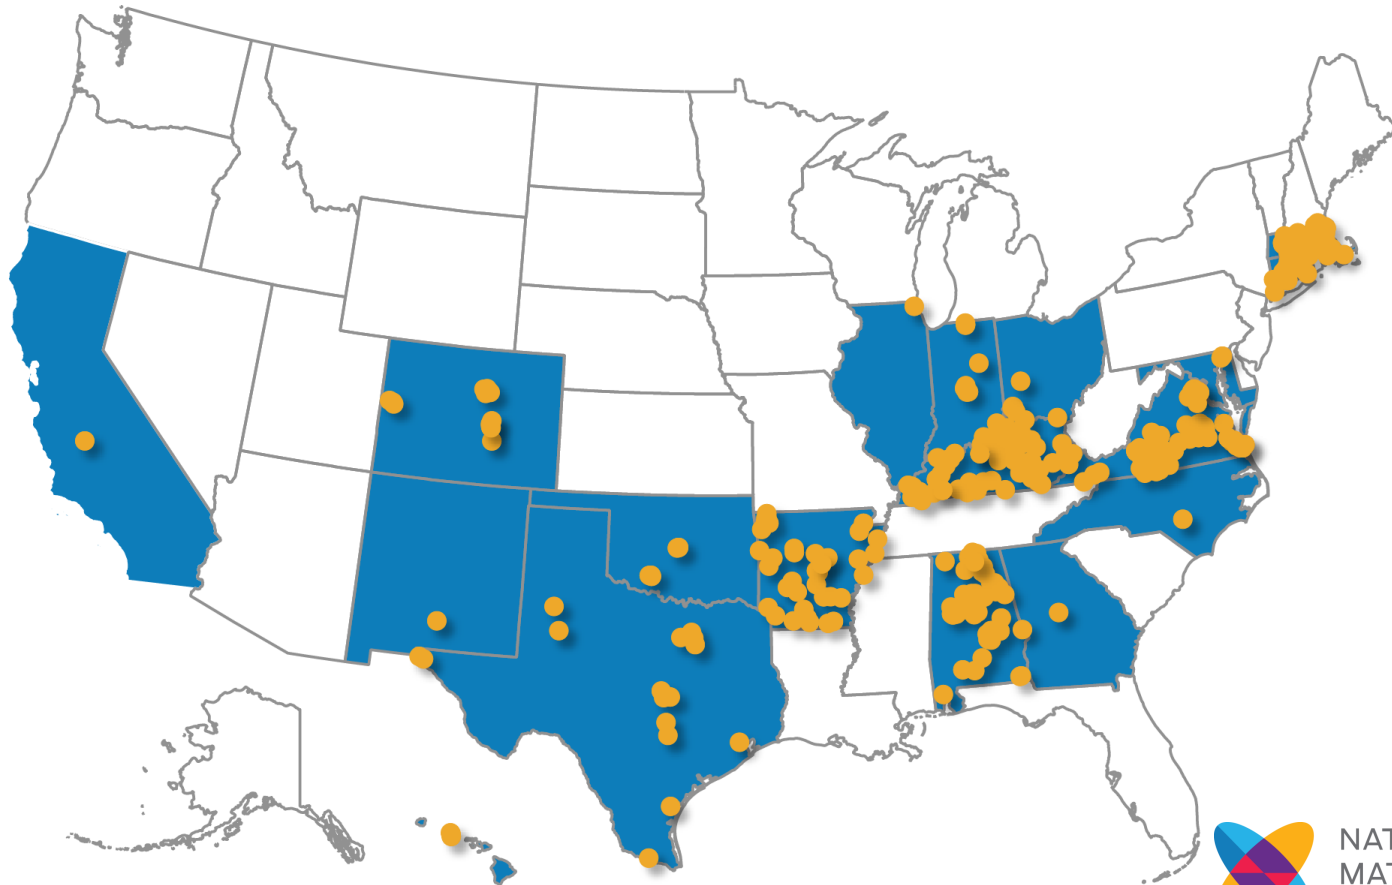

# The Beginning

2007

AP Program and UTeach locations in 2007

# Replication: AP Program

2008

AP Program Locations in 2008: 6 states, 67 schools

# Growth: AP Program

2013

AP Program locations in 2013: 18 states, 462 schools

# Replication: UTeach

2008

UTeach locations in 2008: 13 Universities