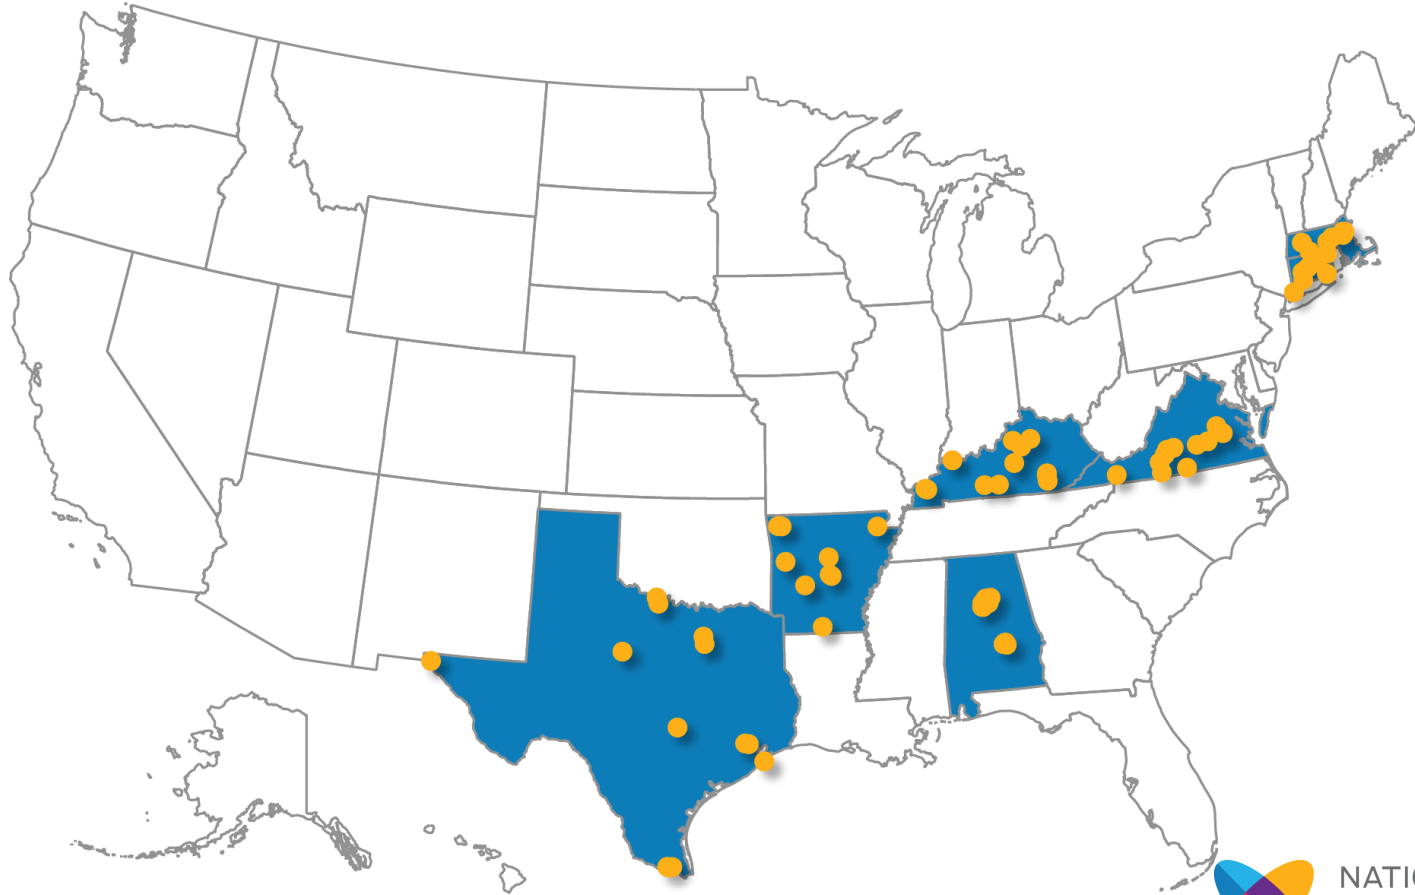

# The Beginning

2007

AP Program and UTeach locations in 2007

# Replication: AP Program

2008

AP Program Locations in 2008: 6 states, 67 schools

# Growth: AP Program

2013

AP Program locations in 2013: 18 states, 462 schools

# Replication: UTeach

2008

UTeach locations in 2008: 13 Universities