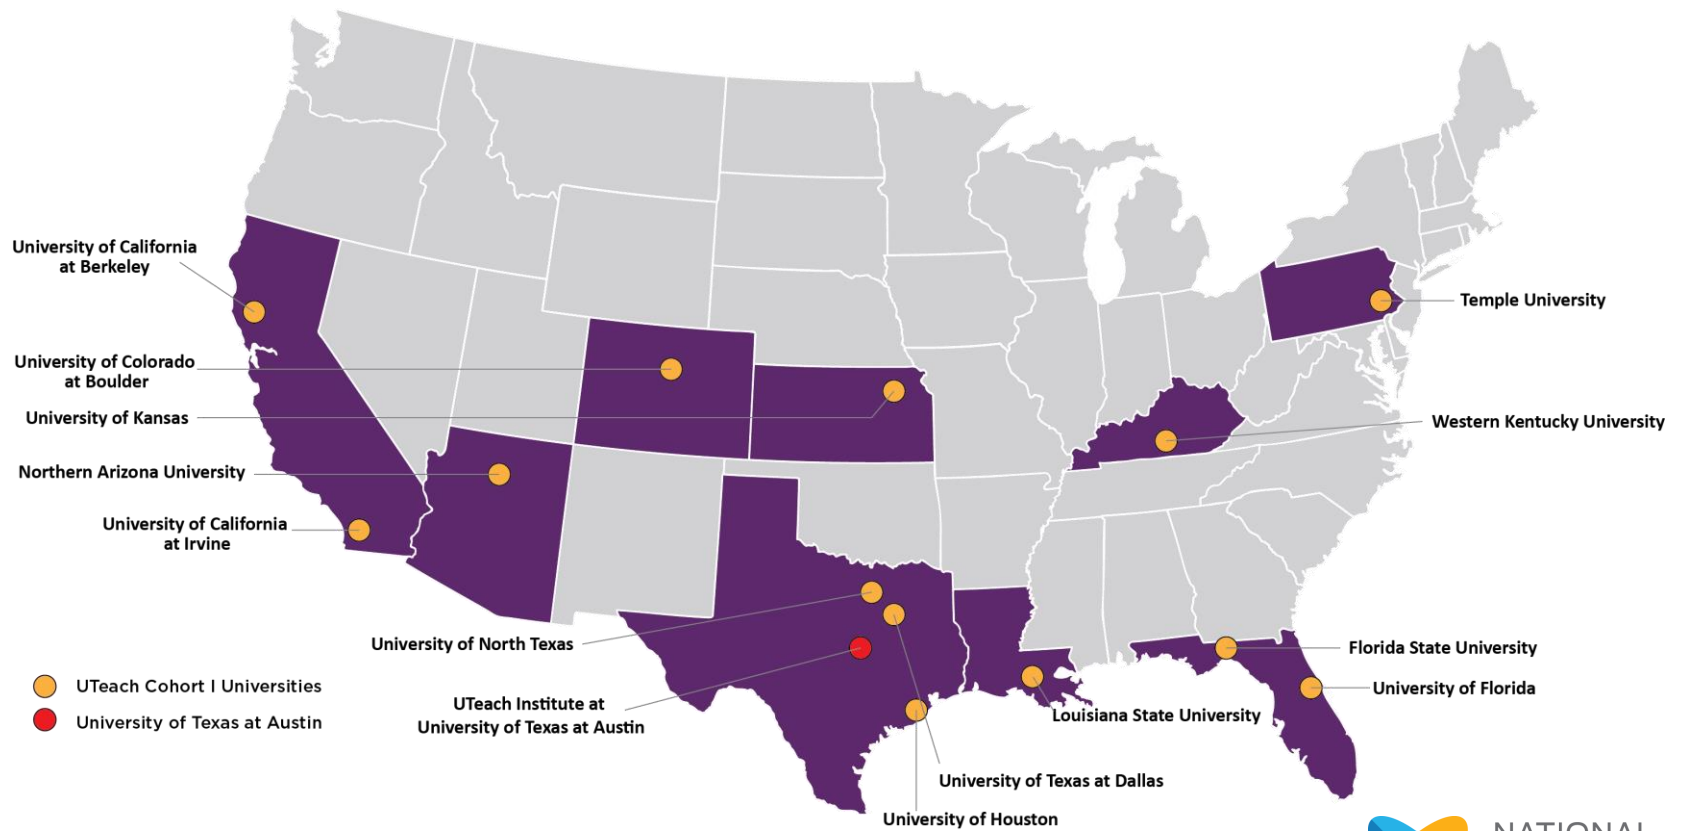

# Replication: AP Program

2008

AP Program Locations in 2008: 6 states, 67 schools

# Replication: UTeach

2008

UTeach locations in 2008: 13 Universities

# Growth: UTeach

2013

UTeach locations in 2013: 34 Universities