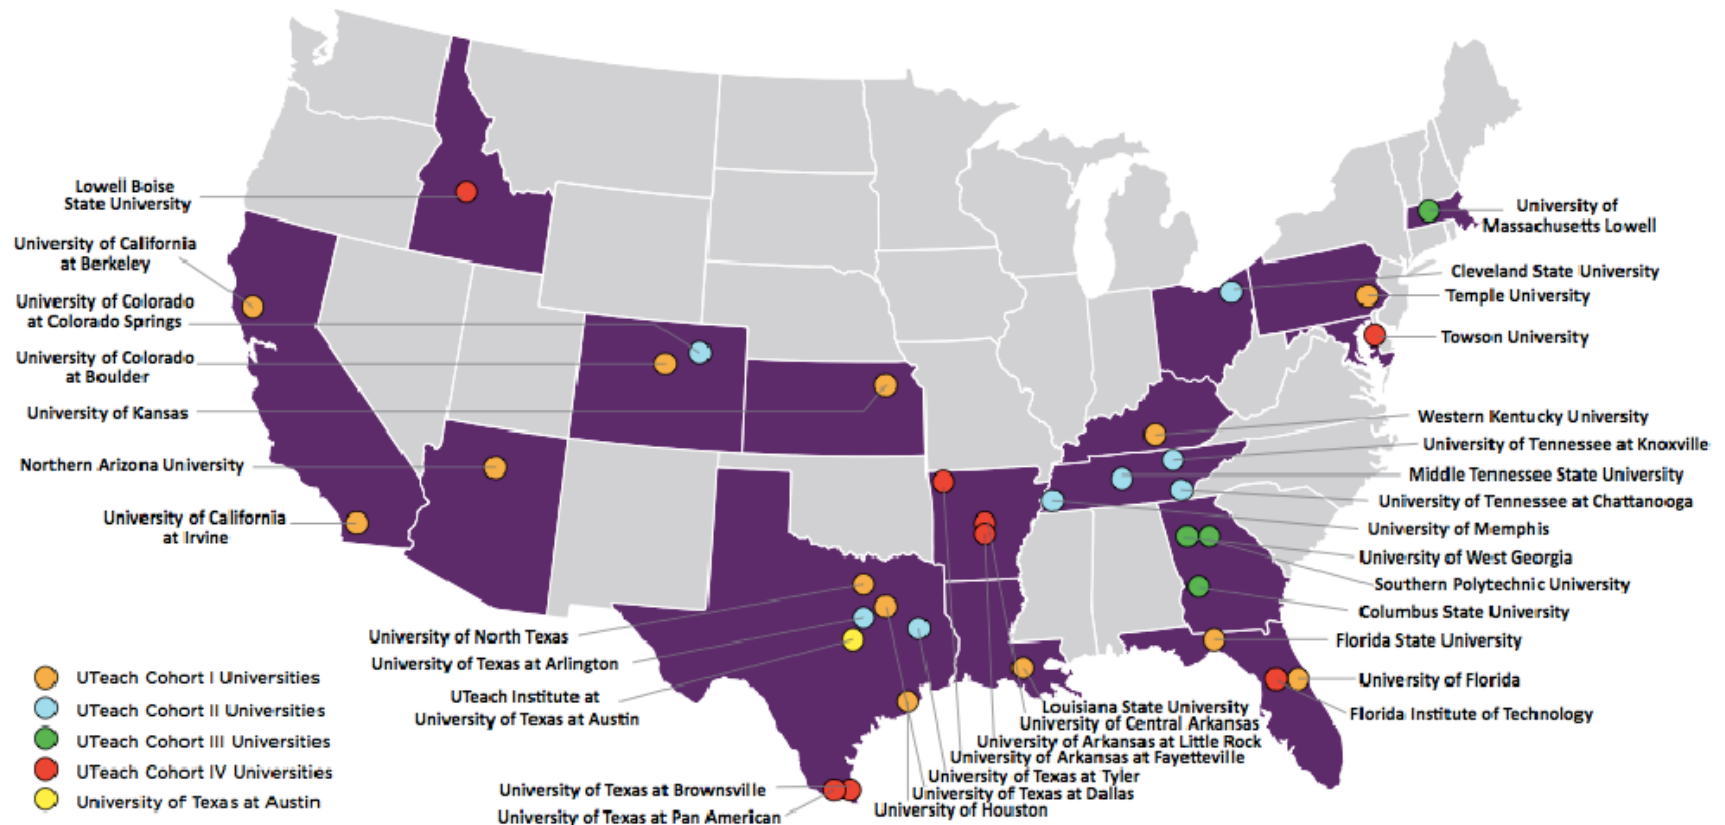

# Replication: AP Program

2008

AP Program Locations in 2008: 6 states, 67 schools

# Replication: UTeach

2008

UTeach locations in 2008: 13 Universities

# Growth: UTeach

2013

UTeach locations in 2013: 34 Universities