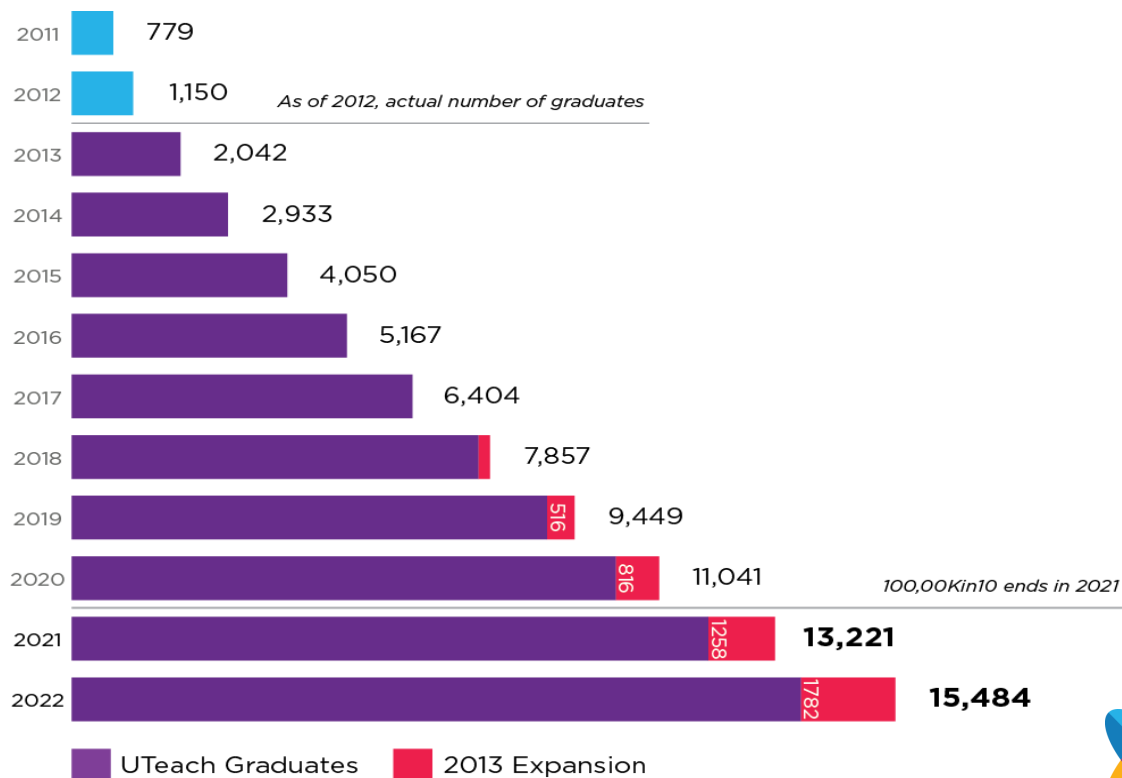

A Major Announcement Next Week...

2013 and beyond

UTeach will expand to 10 more Universities in Fall of 2013

UTeach Program Graduates (Cumulative Count)